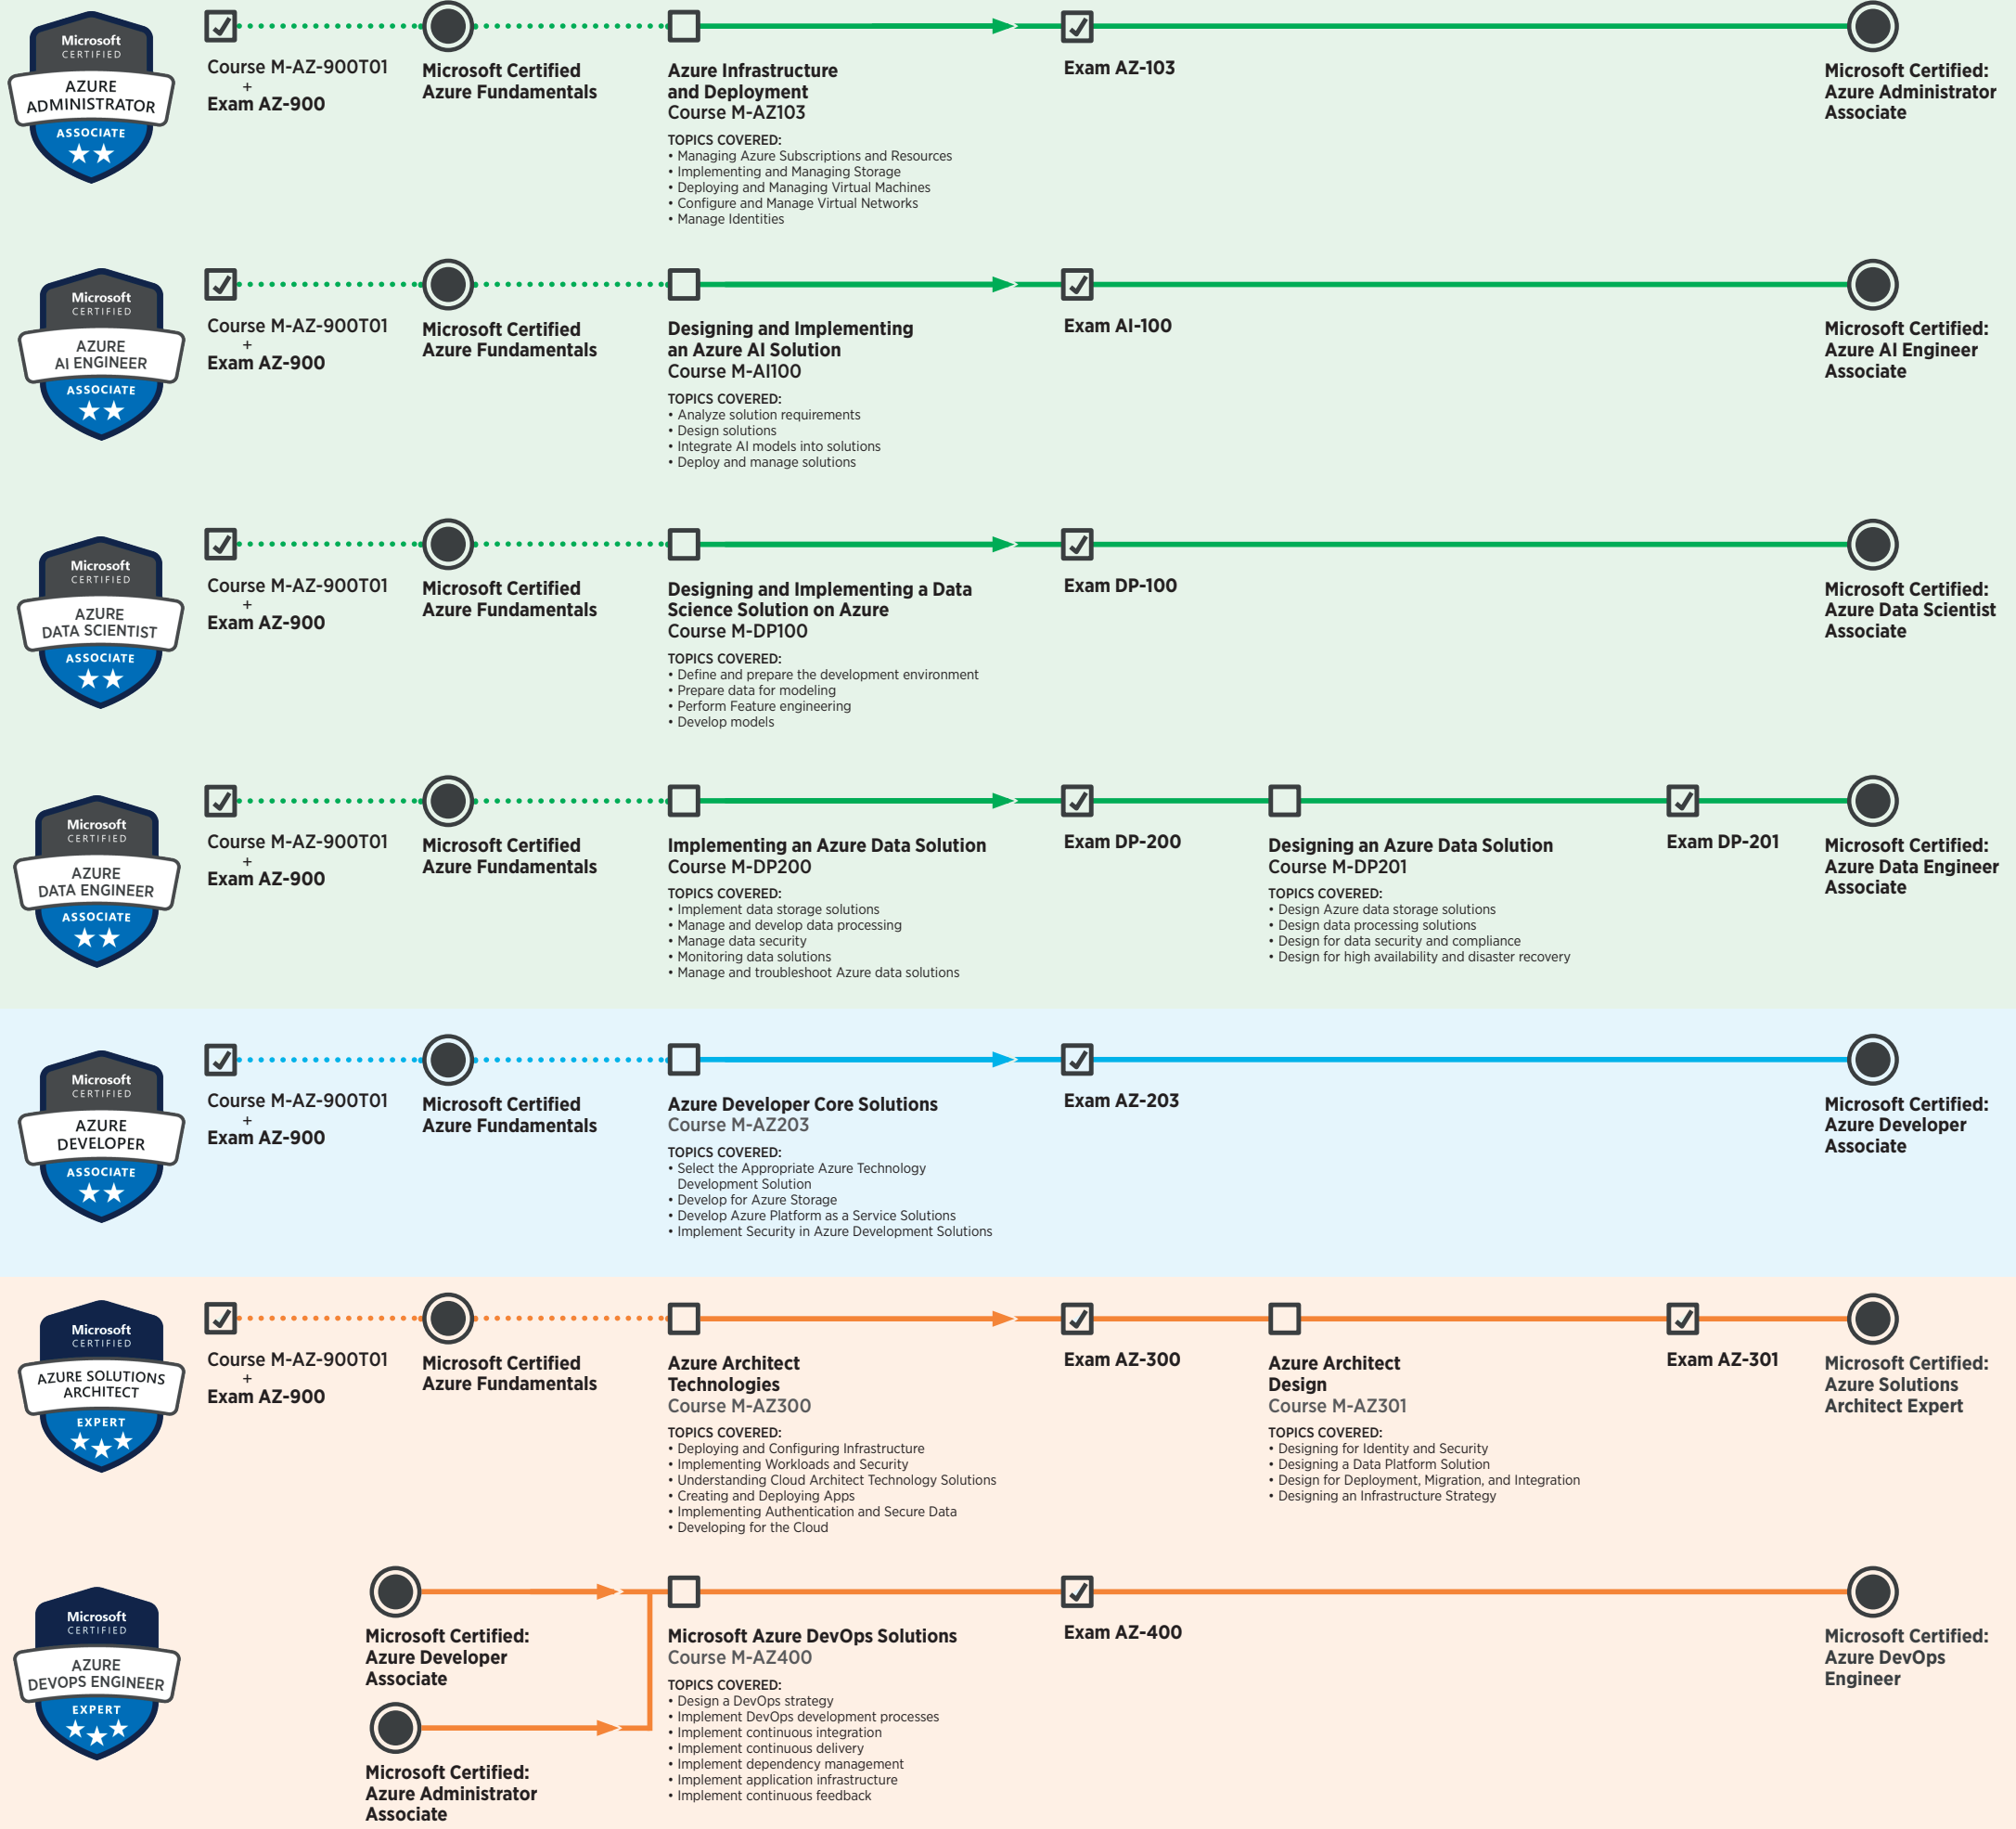

Microsoft Job Role Certification Tracks

.... Optional Course Exam Certification

MICROSOFT AZURE

MICROSOFT 365