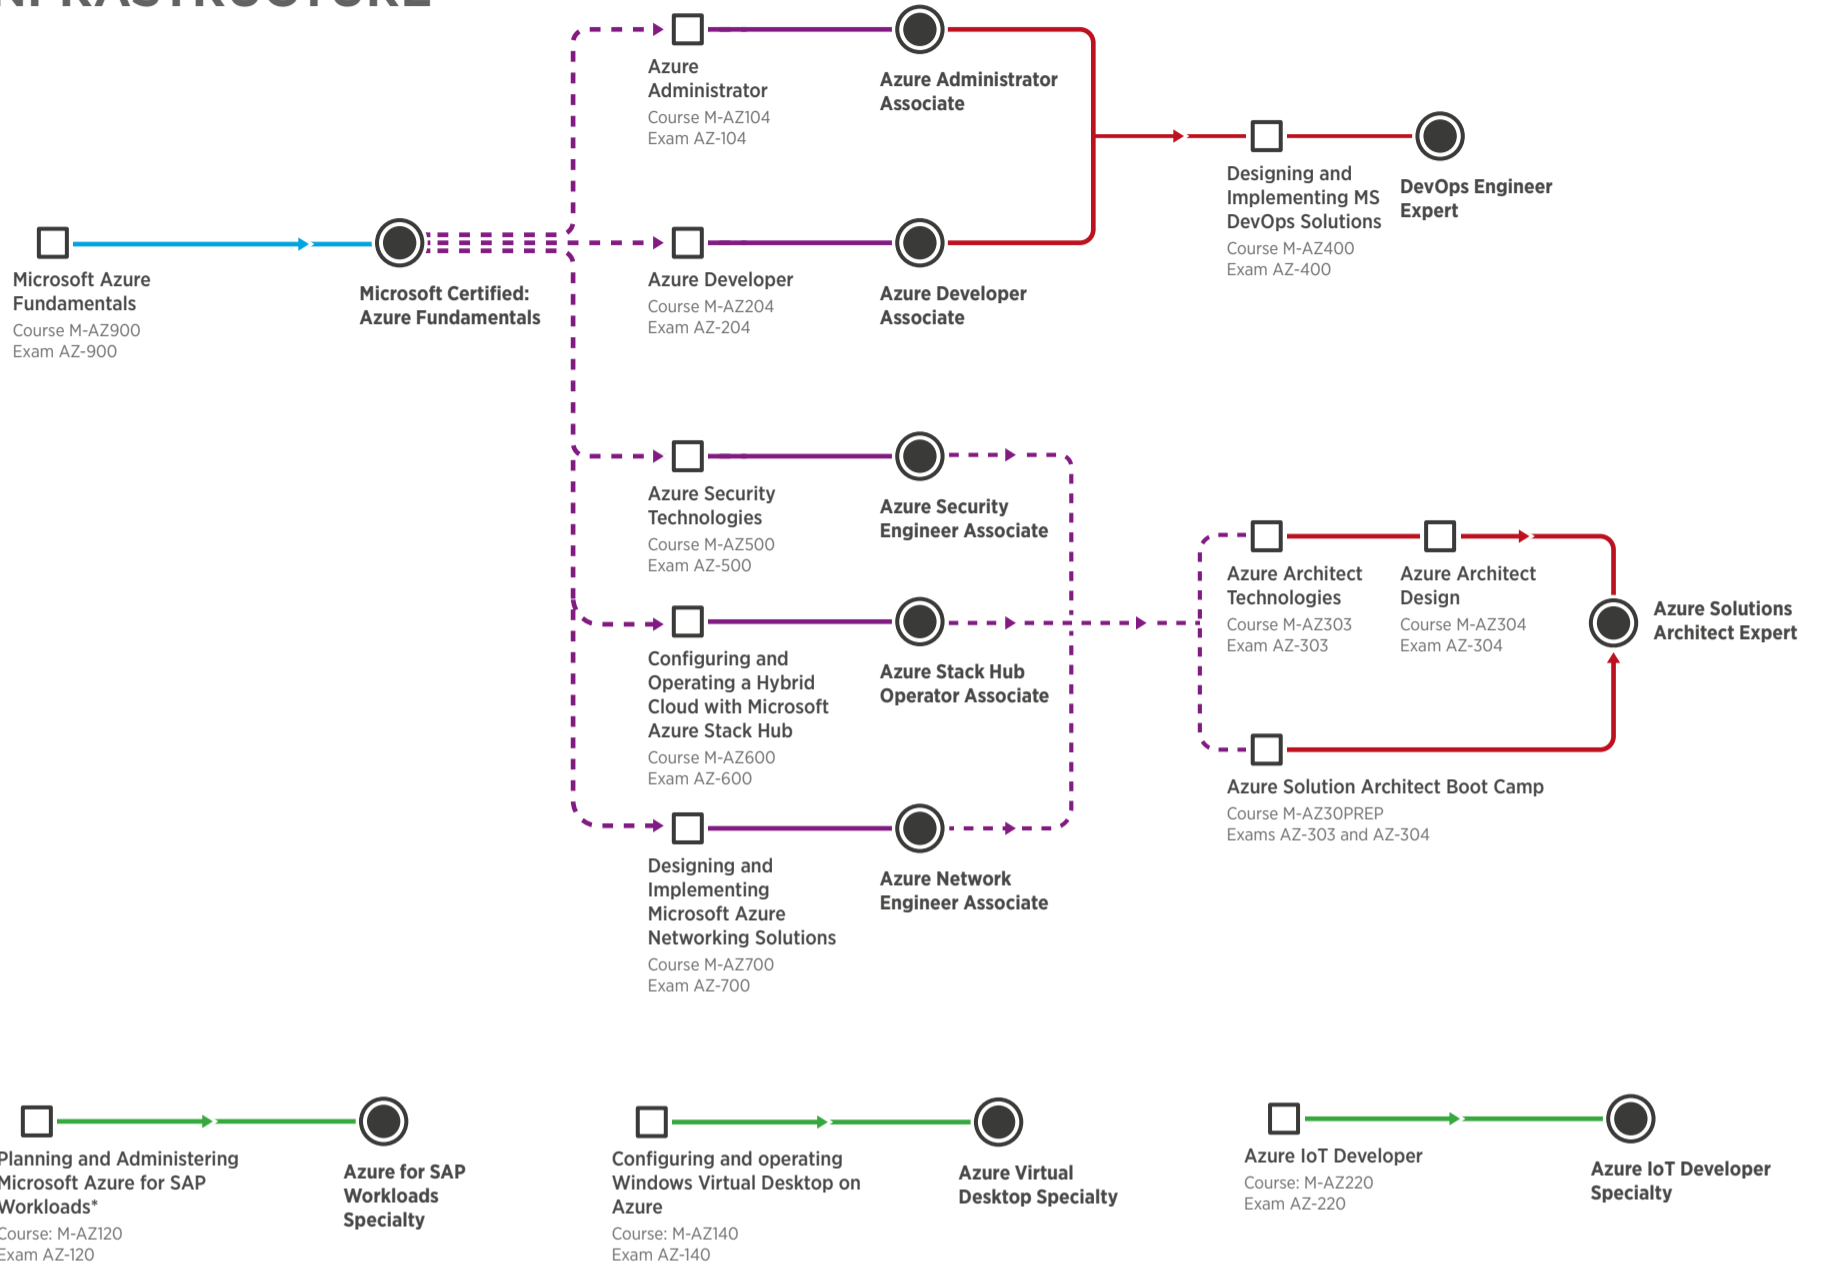

MICROSOFT AZURE CERTIFICATION TRACKS

APPS & INFRASTRUCTURE

DATA & AI

Learn more about our Microsoft Azure training courses and certifications:
www.globalknowledge.com/microsoft

MICROSOFT MODERN DESKTOP CERTIFICATION TRACKS

Learn more about our Microsoft Modern Desktop training courses and certifications:
www.globalknowledge.com/microsoft

MICROSOFT DYNAMICS 365 CERTIFICATION TRACKS

Learn more about our Microsoft Dynamics 365 training courses and certifications:
www.globalknowledge.com/microsoft