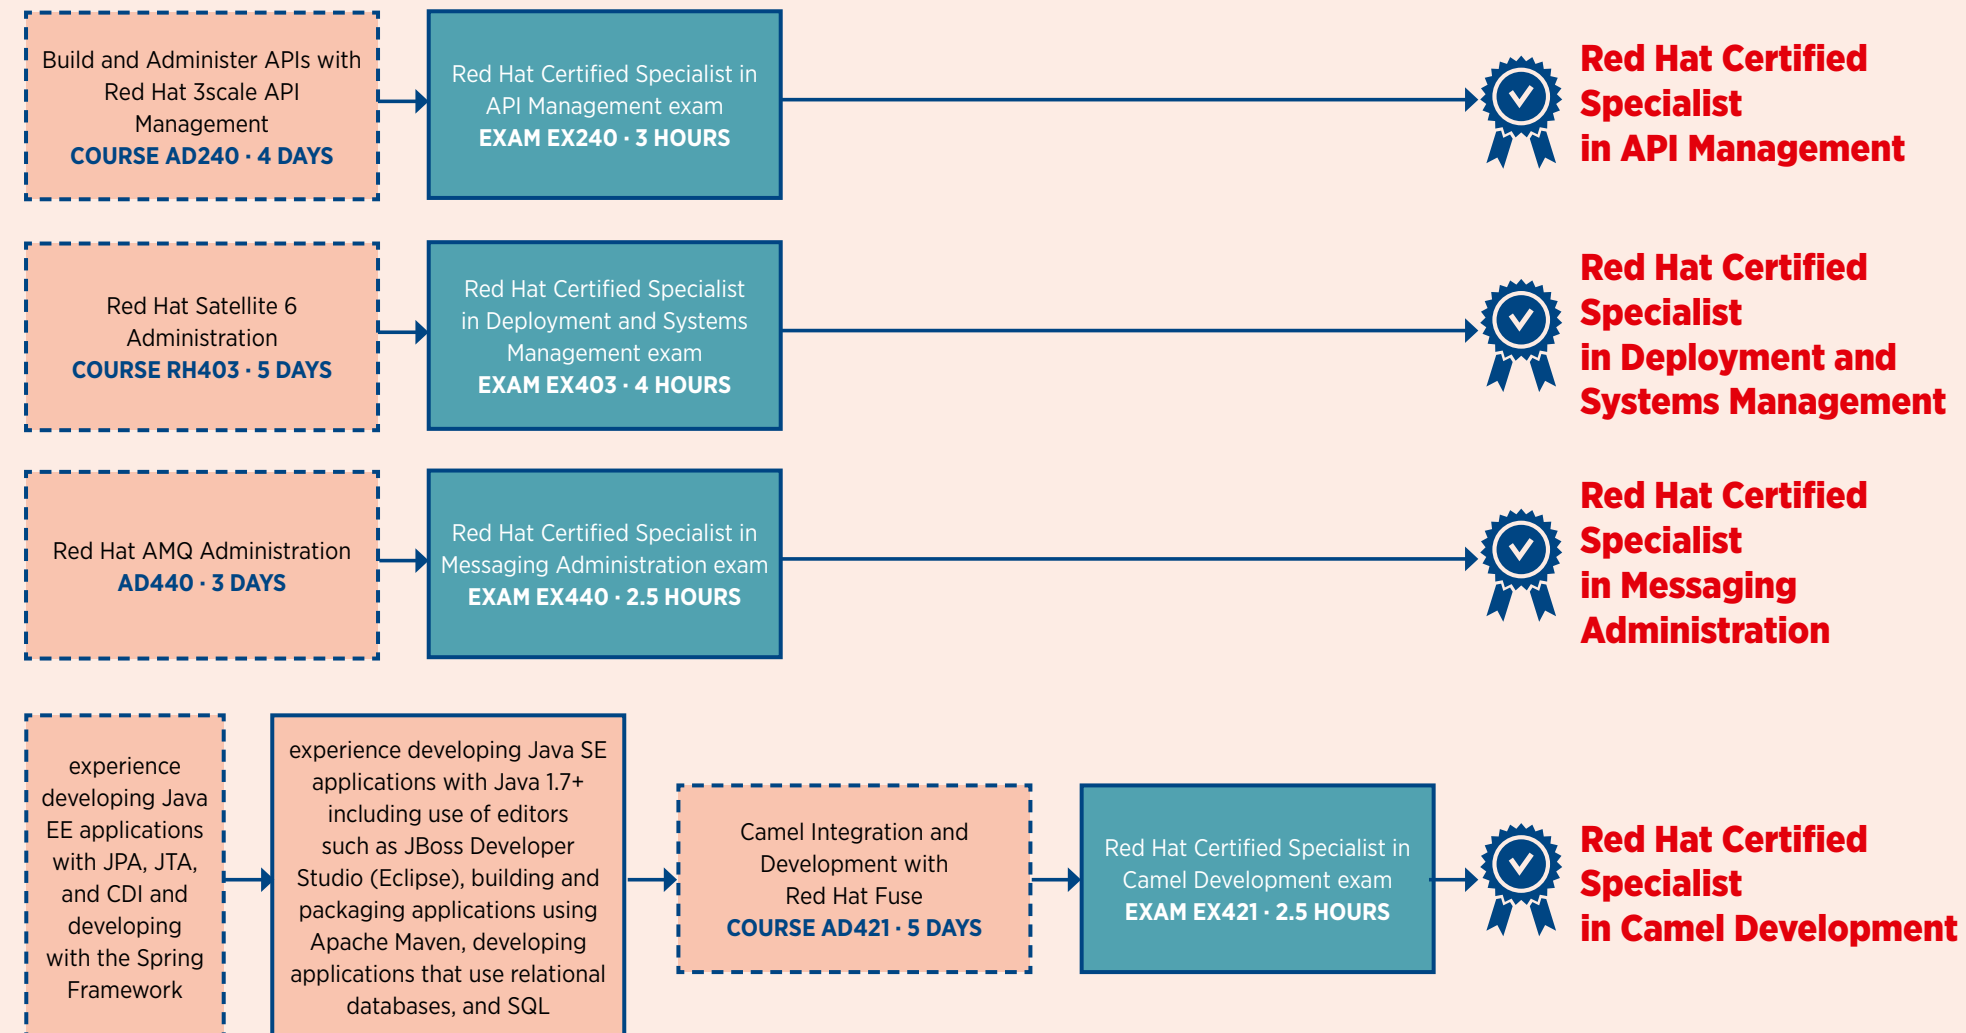

Red Hat Certification Tracks

 Recommended
 Required

CLOUD COMPUTING

RED HAT FUSE, DECISION MANAGER, AND MORE

JBoss EAP