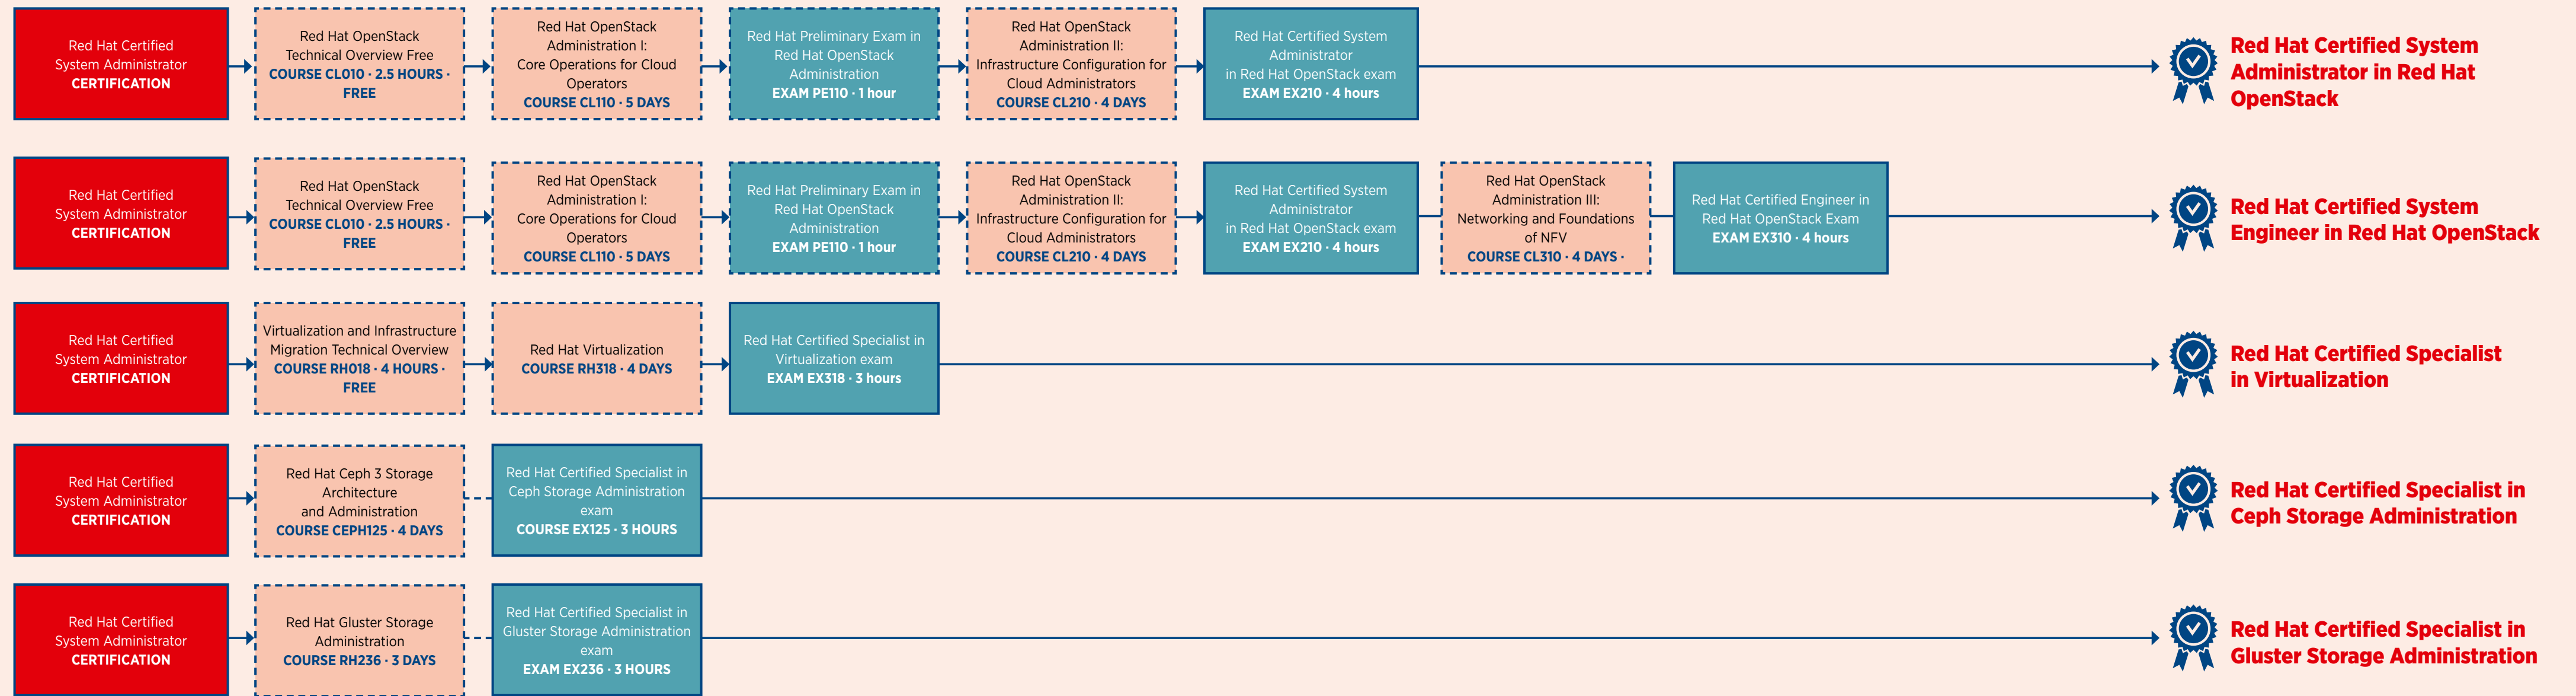

Red Hat Certification Tracks

 Recommended
 Required

CLOUD COMPUTING

RED HAT FUSE, DECISION MANAGER, AND MORE

JBoss EAP