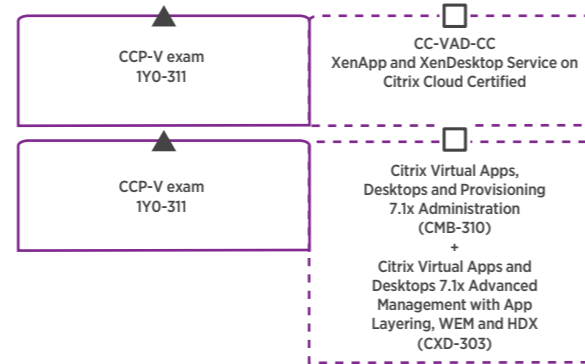

● CCP-V Citrix Certified Professional - Virtualization

● CCE-V Citrix Certified Expert - Virtualization

● CCA-N Citrix Certified Associate - Networking

● CCP-N Citrix Certified Professional - Networking

● CCE-N Citrix Certified Expert - Networking

● CC-CEM Citrix Endpoint Management Certified

● CC-CEM Citrix Endpoint Management Certified