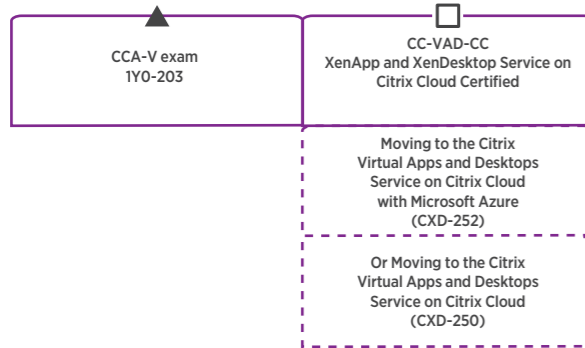

— Virtual Apps and Desktops — Networking — Endpoint Management — Citrix SD-WAN Endpoint

.... Optional track □ Course ▲ Exam ● Certification

CLOUD CERTIFICATIONS

ASSOCIATE LEVEL

PROFESSIONAL LEVEL

EXPERT LEVEL

● CCA-V Citrix Certified Associate - Virtualization

● CCP-V Citrix Certified Professional - Virtualization

● CCE-V Citrix Certified Expert - Virtualization

● CCA-N Citrix Certified Associate - Networking

● CCP-N Citrix Certified Professional - Networking

● CCE-N Citrix Certified Expert - Networking

● CC-CEM Citrix Endpoint Management Certified

● CC-CEM Citrix Endpoint Management Certified